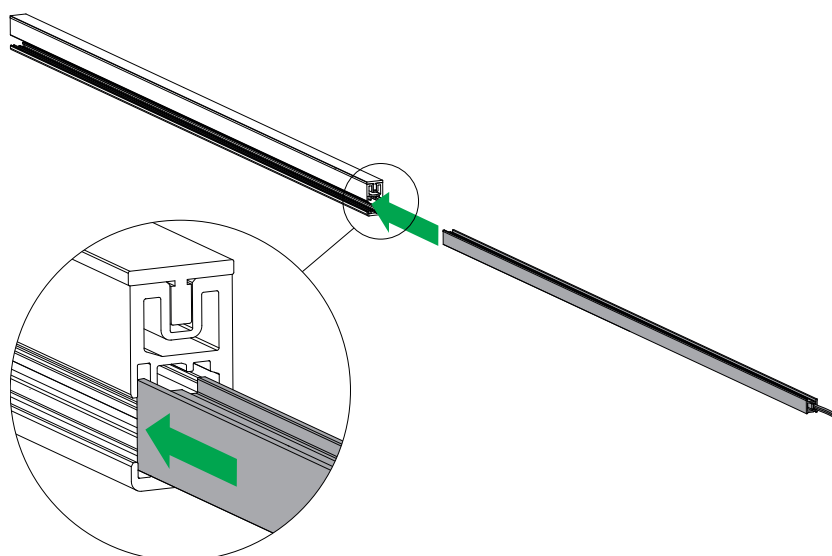

5A

by KESSEBÖHMER