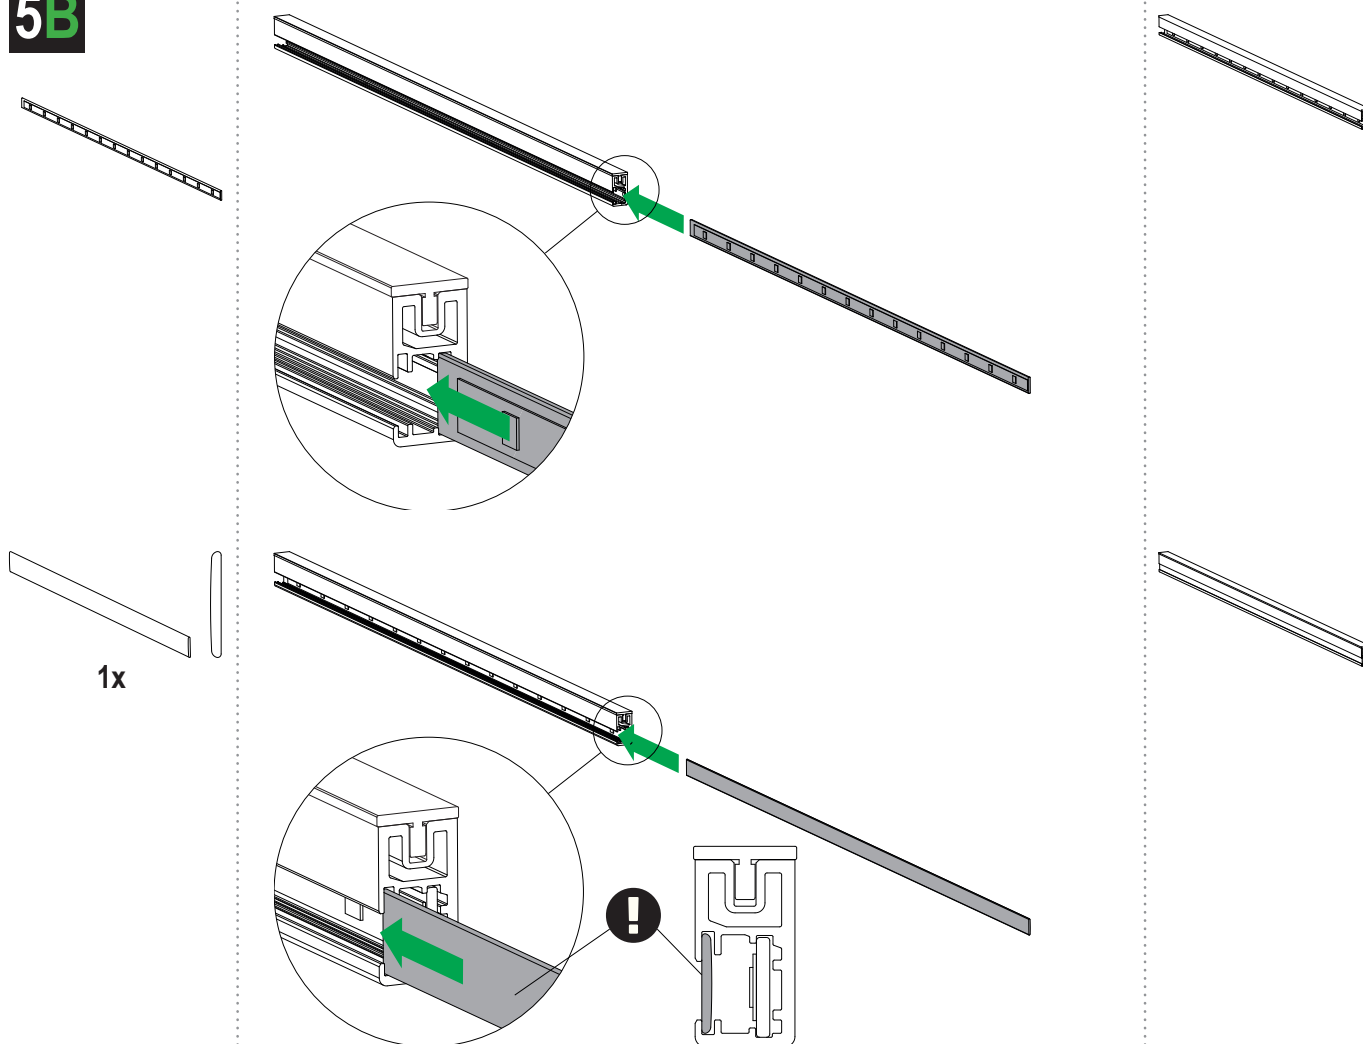

CONERO

Kleiderstange LED / Clothes rail LED

3B

CONERO

Kleiderstange LED / Clothes rail LED

4

1x

1x

5A

by KESSEBÖHMER

CONERO

Kleiderstange LED / Clothes rail LED

5B

6

CONERO

Kleiderstange LED / Clothes rail LED