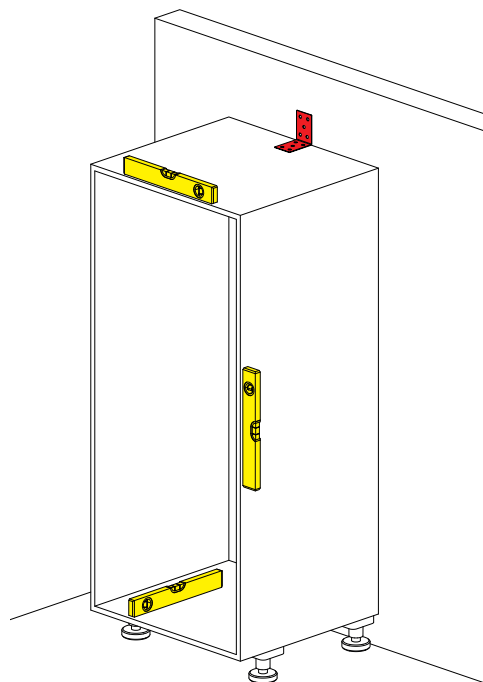

CONERO

Kleiderstange LED / Clothes rail LED

KESSEBÖHMER

<http://support.kesseboehmer.de>

CONERO

Kleiderstange LED / Clothes rail LED

2x

1x

CONERO

Kleiderstange LED / Clothes rail LED

1

2

CONERO

Kleiderstange LED / Clothes rail LED

3A

by KESSEBÖHMER