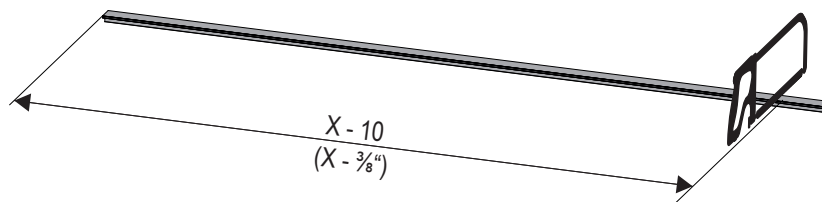

CONERO

Kleiderstange LED / Clothes rail LED

3B