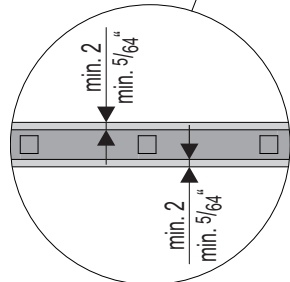

CONERO

Kleiderstange LED / Clothes rail LED

3B