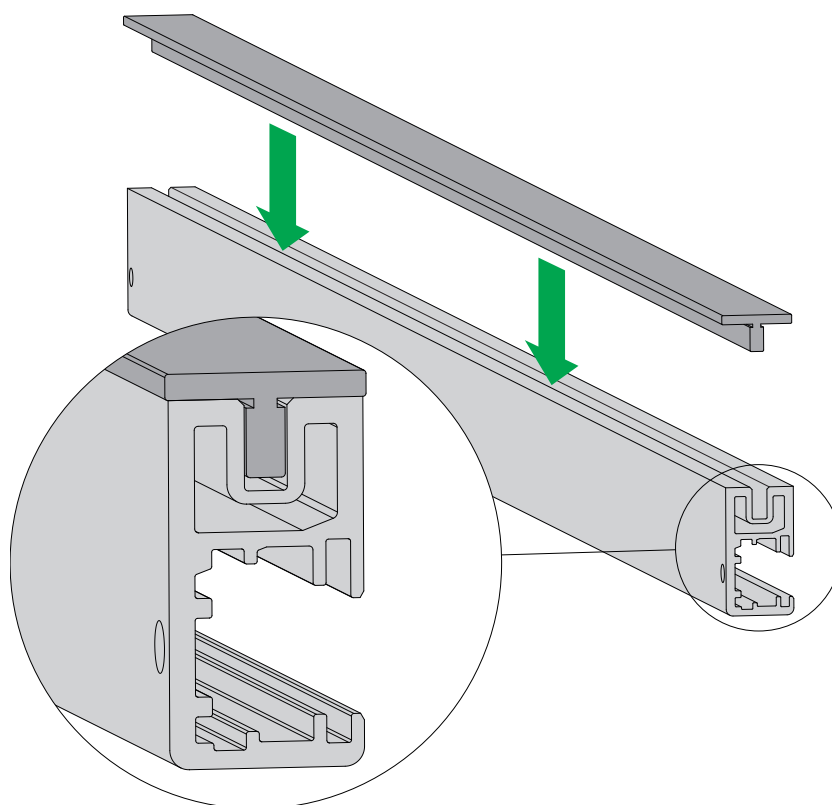

CONERO

Kleiderstange LED / Clothes rail LED

1

2

CONERO

Kleiderstange LED / Clothes rail LED

3A

by KESSEBÖHMER

CONERO

Kleiderstange LED / Clothes rail LED

3B

CONERO

Kleiderstange LED / Clothes rail LED

4

1x

1x