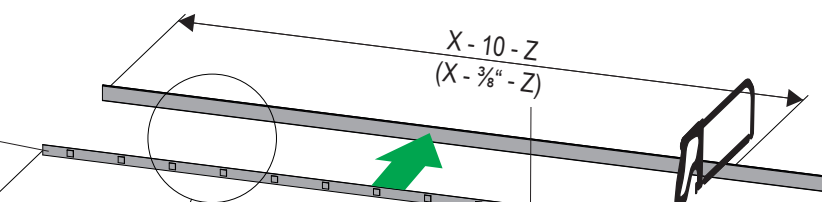

CONERO

Kleiderstange LED / Clothes rail LED

3B