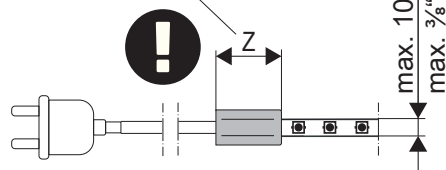

CONERO

Kleiderstange LED / Clothes rail LED

3B