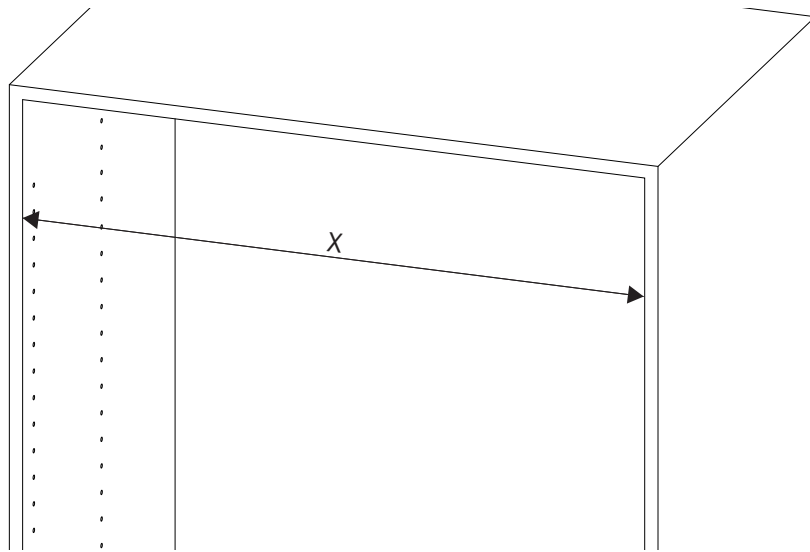

CONERO

Kleiderstange LED / Clothes rail LED

3B