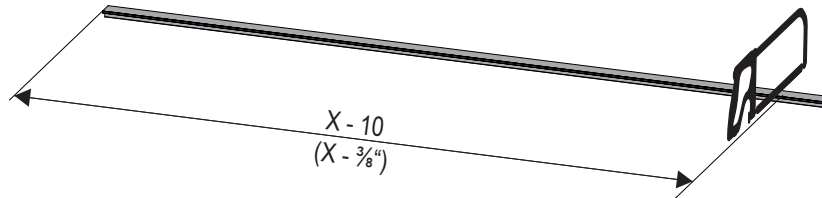

CONERO

Kleiderstange LED / Clothes rail LED

1

2

CONERO

Kleiderstange LED / Clothes rail LED

3A

by KESSEBÖHMER