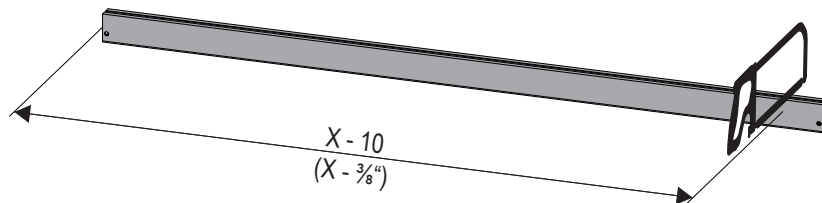

CONERO

Kleiderstange LED / Clothes rail LED

3B