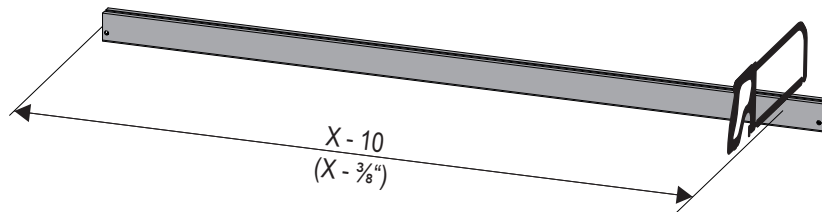

CONERO

Kleiderstange LED / Clothes rail LED

1

2

CONERO

Kleiderstange LED / Clothes rail LED

3A

by KESSEBÖHMER