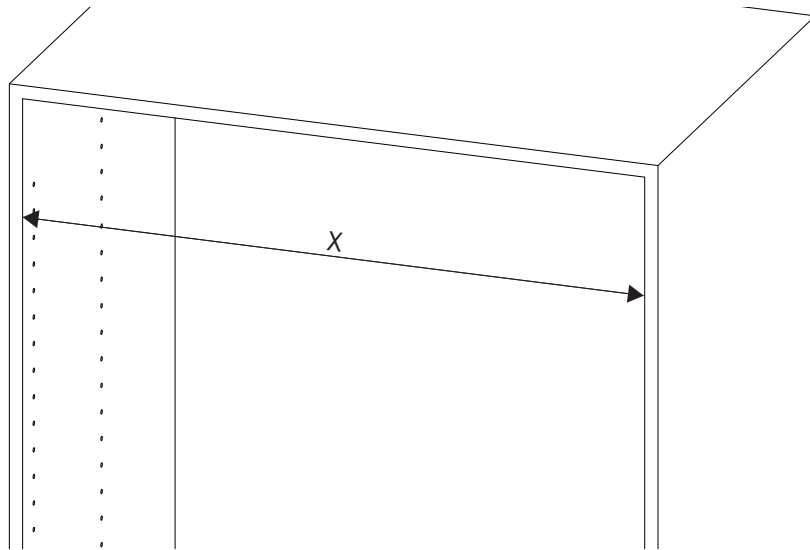

CONERO

Kleiderstange LED / Clothes rail LED

1

2

CONERO

Kleiderstange LED / Clothes rail LED

3A

by KESSEBÖHMER