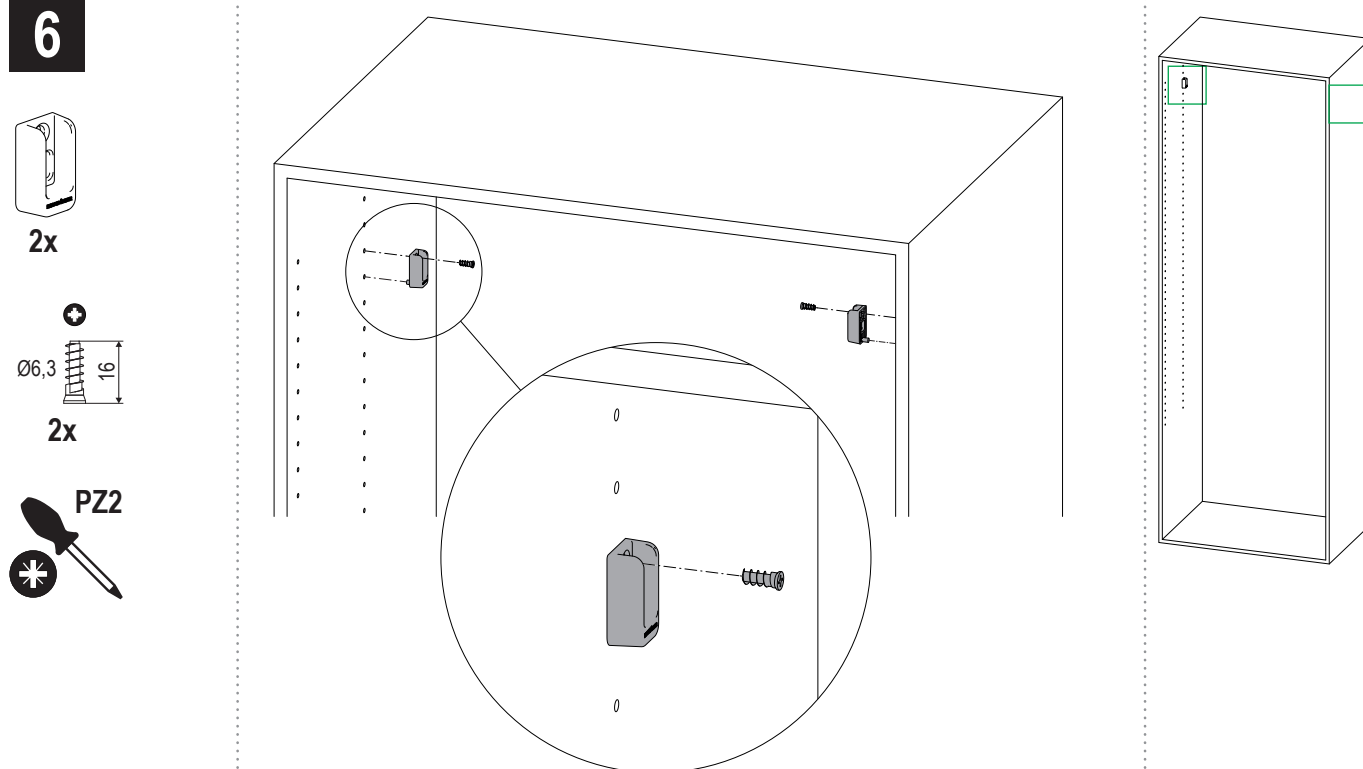

5A

by KESSEBÖHMER

CONERO

Kleiderstange LED / Clothes rail LED

5B

6

CONERO

Kleiderstange LED / Clothes rail LED