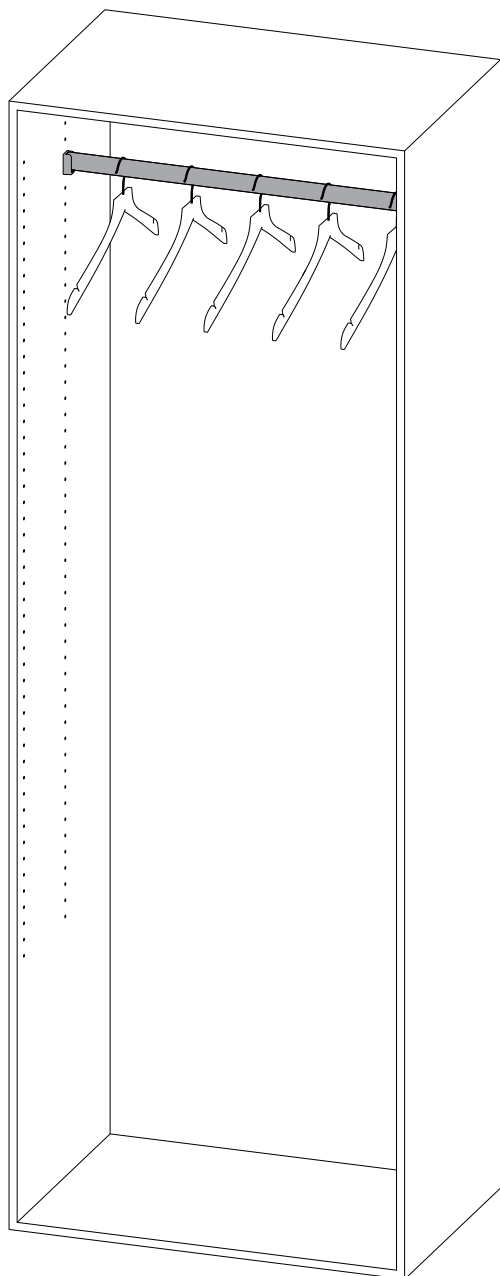

CONERO

Kleiderstange LED / Clothes rail LED

KESSEBÖHMER

<http://support.kesseboehmer.de>

CONERO

Kleiderstange LED / Clothes rail LED

2x

1x

CONERO

Kleiderstange LED / Clothes rail LED

1

2

CONERO

Kleiderstange LED / Clothes rail LED

3A

by KESSEBÖHMER