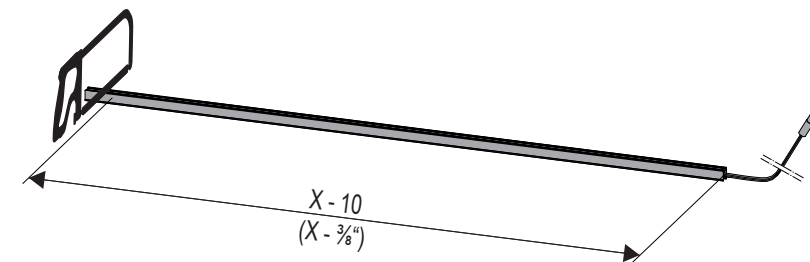

CONERO

Kleiderstange LED / Clothes rail LED

KESSEBÖHMER

<http://support.kesseboehmer.de>

CONERO

Kleiderstange LED / Clothes rail LED

2x

1x

CONERO

Kleiderstange LED / Clothes rail LED

1

2

CONERO

Kleiderstange LED / Clothes rail LED

3A

by KESSEBÖHMER