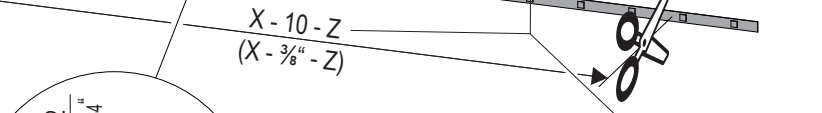

CONERO

Kleiderstange LED / Clothes rail LED

3B