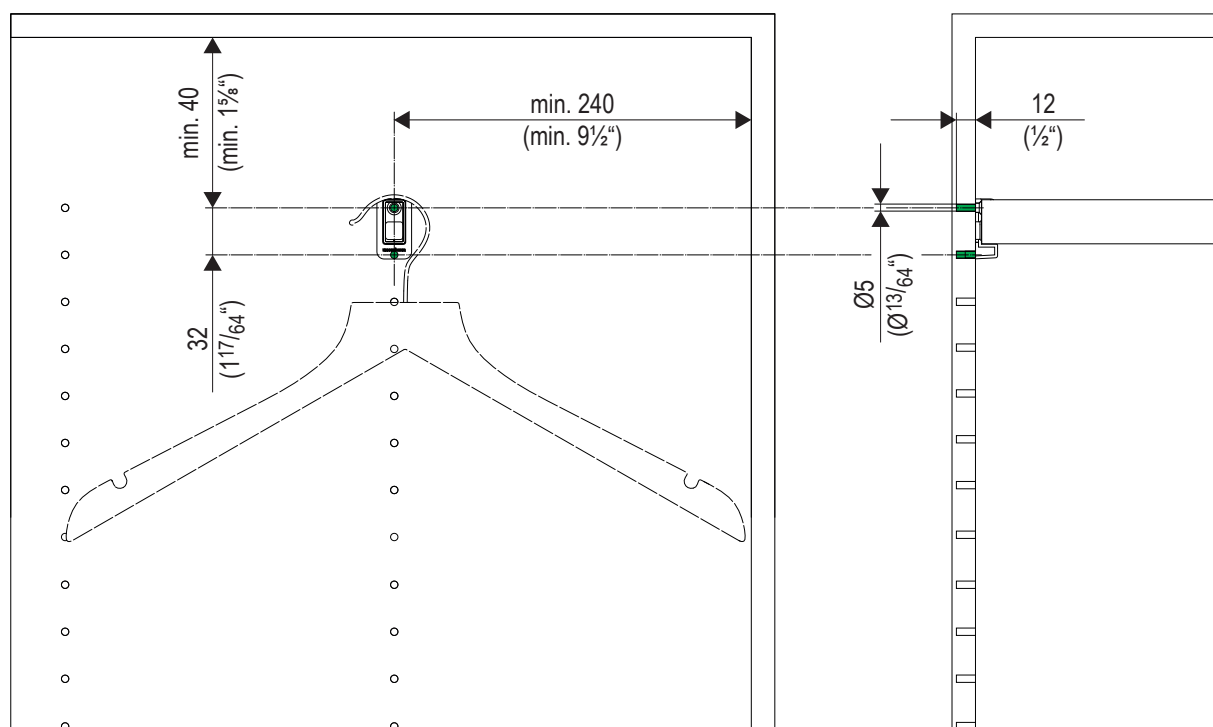

CONERO

Kleiderstange LED / Clothes rail LED

1

2