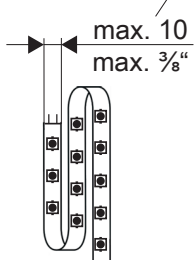

CONERO

Kleiderstange LED / Clothes rail LED

3B