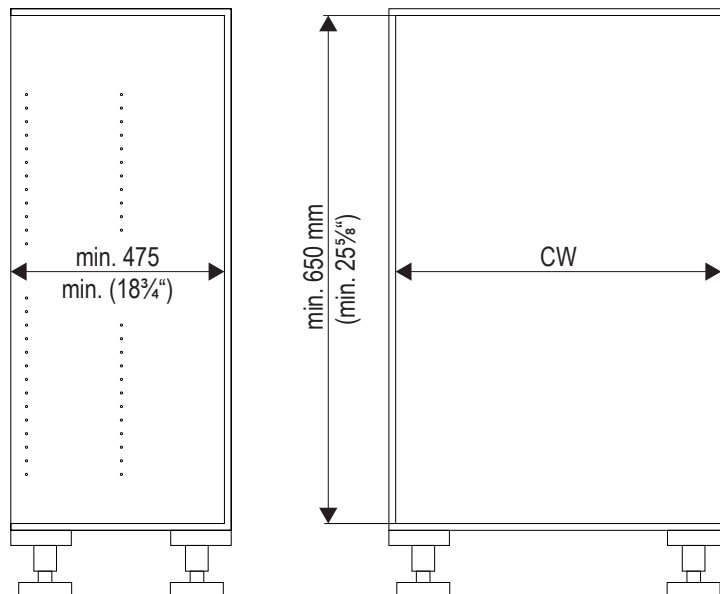

CONERO

Organizer 72 H 475

1

$$CW_{\min.} = L_{\text{Pipe}} + 79 \text{ mm } (3\frac{1}{8}\text{''})$$

$$CW_{\max.} = L_{\text{Pipe}} + 139 \text{ mm } (5\frac{1}{2}\text{''})$$